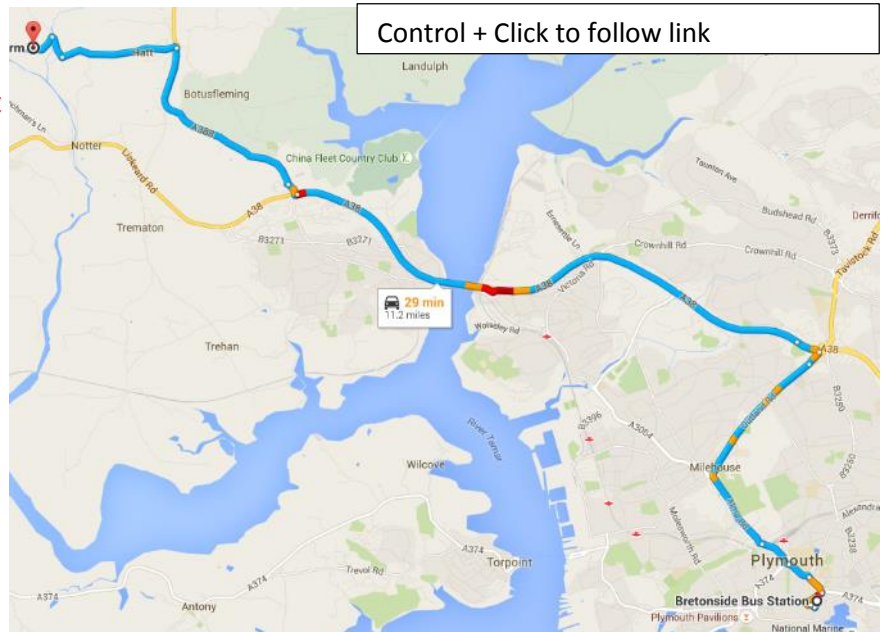

SR Training

Bush Farm
Pillaton, Saltash
Cornwall
PL12 6QY

Tel: 01752 844473

Email: info@srtraining.co.uk

Direction from Bretonside Bus station:

- Head South West towards Bretonside
- Turn right onto Bretonside
- Turn right onto Kinterbury St
- At St Andrews Cross roundabout, take the 4th exit onto Exeter St
- At Charles Cross roundabout, take the 1st exit onto Charles St/ A374
- Turn left onto Cobourg St/ A374
- At the roundabout, take the 2nd exit onto Saltash Rd/ A386
- Continue to follow A386
- At the roundabout, take the 3rd exit onto Alma Rd/ A386
- Continue to follow A386
- Use the left lane to take the A38 ramp to Liskeard/ Exeter
- At Manadon roundabout, take the 1st exit onto the A38 ramp to Liskeard
- Merge onto the Parkway/ A38
- Continue to follow A38
- At Carkeel roundabout, take the 3rd exit onto A388
- At the roundabout, take the 2nd exit and stay on A388
- At the roundabout, take the 1st exit onto Vollards Ln
- Turn right
- Turn left
- Destination will be on the left

Busses that go to SR Training:

- First bus: <http://www.firstgroup.com/journey-planner>
- City bus: <https://www.plymouthbus.co.uk/timetables/>