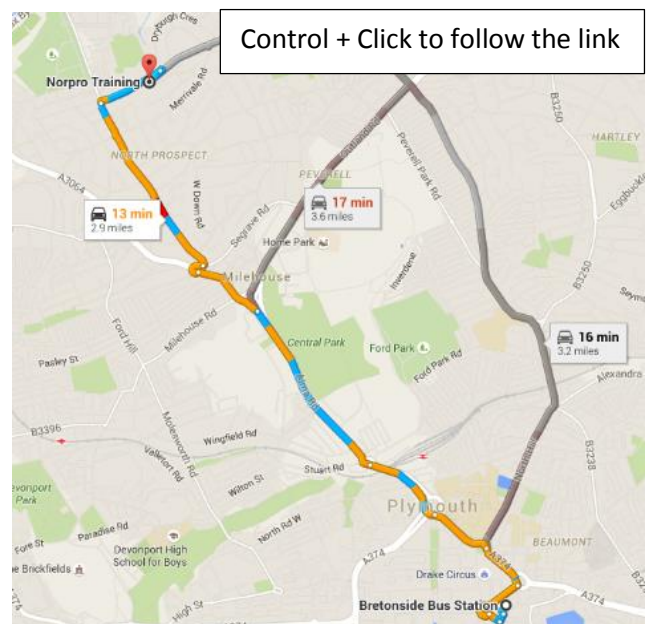

Direction from Bretonside Bus station:

- Head South West towards Bretonside
- Turn right onto Bretonside
- Turn right onto Kinterbury St
- At St Andrews Cross roundabout, take the 4th exit onto Exeter St
- At Charles Cross roundabout, take the 1st exit onto Charles St/ A374
- Turn left onto Cobourg St/ A374
- At the roundabout, take the 2nd exit onto Saltash Rd/ A386
- Continue to follow A386
- At the roundabout, take the 3^{rs} exit onto Alma Rd/ A386
- Continue to follow A386
- Slight left onto Outland Rd/ A3064
- Continue to follow A3064
- At the roundabout, take the 3^{rs} exit onto Segrave Rd
- At the roundabout, take the 1st exit onto North Prospect Rd
- Go through 1 roundabout
- At the roundabout, take the 2nd exit onto Ham Drive
- At the roundabout, take the 3rd exit and stay on Ham Drive
- **Destination will be on the left**