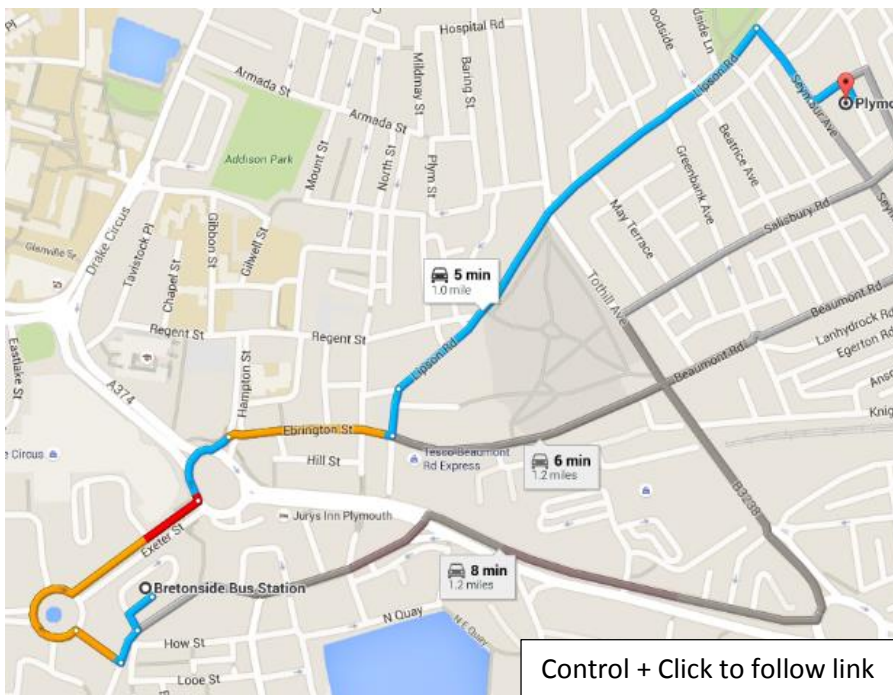

- Head South West towards Bretonside
- Turn right onto Bretonside
- Turn right onto Kinterbury St
- At St Andrews Cross roundabout, take the 4th exit onto Exeter St
- At Charles Cross roundabout, take the 2nd exit onto Hampton St
- Slight right turn onto Ebrington St
- Turn left onto Gasking St
- Gasking St turns slightly right and becomes Lipson Rd
- Turn right onto Seymour Ave
- Turn left onto Thornton Ave
- Turn right onto Seymour Mews
- **Destination will be on the right**