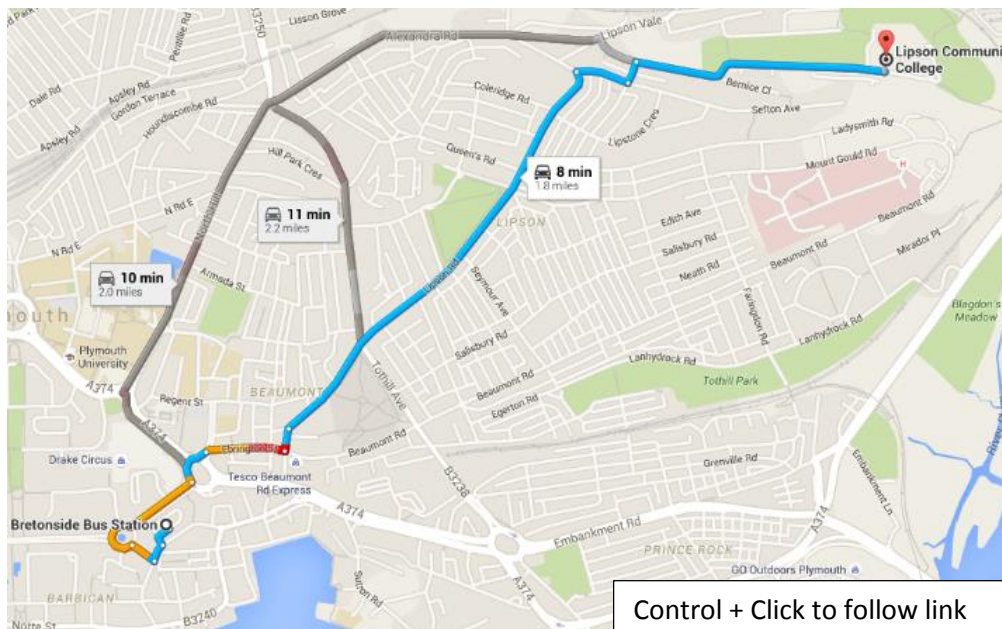

Bernice Terrace
Plymouth
Devon
PL4 7PG

General Tel: 01752 671318
Direct Tel: 01752 671318

General Email: lca@lipson.plymouth.sch.uk
Direct Email: dsweet@lipson.plymouth.sch.uk

Direction from Bretonside Bus station:

- Head South West
- Turn left towards Bretonside
- Turn right onto Kinterbury St
- At St Andrews Cross roundabout, take the 4th exit onto Exeter St
- At Charles Cross roundabout, take the 2nd exit onto Hampton St
- Turn right onto Ebrington St
- Turn left onto Gasking St
- Gasking St turns slightly right and becomes Lipson Rd
- Turn right onto Mastyn Ave
- Turn left onto Clinton Ave
- Turn right onto Bernice Terrace
- Destination will be on your left