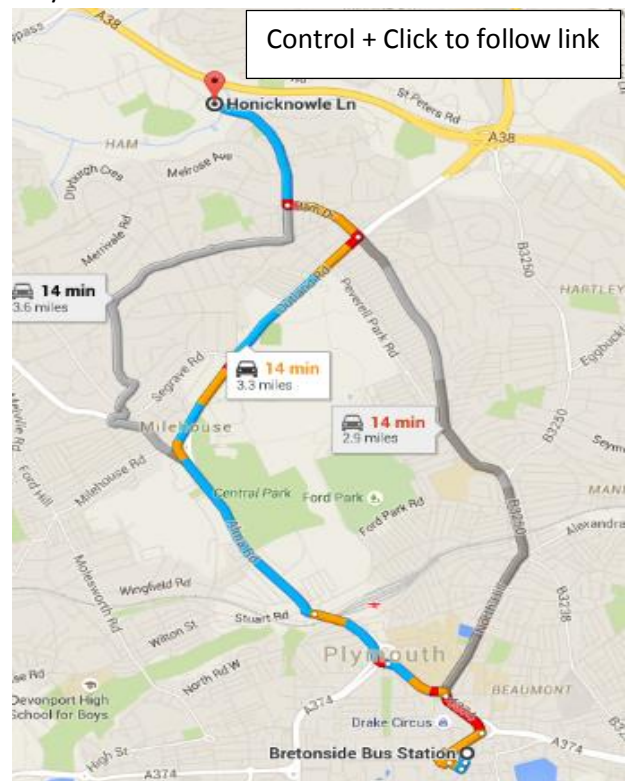

Directions from Bretonside Bus Station:

- Head South West towards Bretonside
- Turn right onto Bretonside
- Turn right onto Kinterbury St
- AT St Andrews Cross Roundabout, take the 4th exit onto Exeter St
- At Charles Cross Roundabout, take the 1st exit onto Charles St/ A374
- Turn left onto Cobourg St/ A374
- At the roundabout, take the 2nd exit onto Saltash Rd/ A386
- At the Roundabout, take the 3rd exit onto Alma Rd/ A386
- Continue to follow A386
- Turn left onto Ham Drive
- Turn right onto Honicknowle Lane