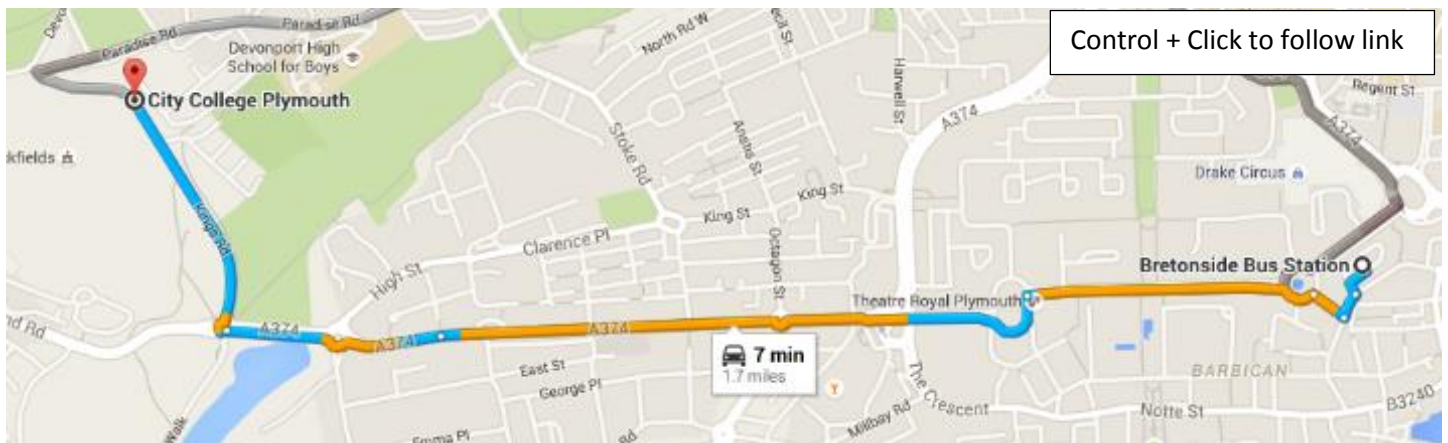

City College Plymouth

Kings Road Centre
Devonport
Plymouth
PL1 5QG

General Tel: 01752 305300
Direct Tel: 01752 305300

General Email: info@cityplym.ac.uk
Direct Email: jeverson@cityplym.ac.uk

Direction from Bretonside Bus station:

- Head South West towards Bretonside
- Turn right onto Bretonside
- Turn right onto Kinterbury St
- At St Andrews Cross Roundabout, take the 2nd exit onto Royal Parade
- At Derry Cross Roundabout, take the 2nd exit onto Union St
- Go through 1 Roundabout
- Continue onto Edgumbe St/ A374
- Continue to follow A374
- Go through 1 Roundabout
- At the Roundabout, take the 3rd exit onto Kings Rd
- **Destination will be on the right**

Busses that go to City College Plymouth:

- First bus: <http://www.firstgroup.com/journey-planner>
- City bus: <https://www.plymouthbus.co.uk/timetables/>