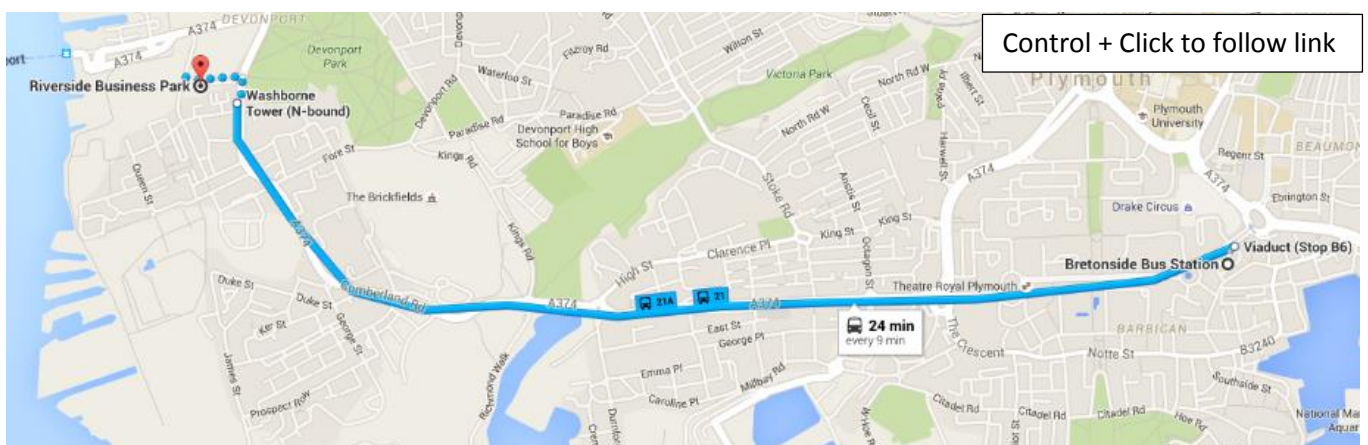

Bikespace CIC

Unit 7, Riverside Business Park
Devonport
Plymouth
Devon
PL1 4SN

General Tel: 01752 500211
Direct Tel: 01752 500211

General Email: Workshop@bikespace.org
Direct Email: info@bikespace.org

Directions from Bretonside Bus Station:

- Head South towards Bretonside
- Turn right onto Bretonside
- Turn right onto Kinterbury St
- At St Andrews Cross roundabout, take the 2nd exit onto Royal Parade
- At Derrys Cross roundabout, take the 2nd exit onto Union St
- Go through 1 round about
- Continue onto Edgcumbe St/ A374
- Continue to follow A374
- Go through 2 roundabouts
- Continue on St Aubyn Rd, drive to New Passage Hill
- Turn left onto St Aubyn Rd
- Turn right onto New Passage Hill
- **Destination will be on the right**

Busses that go to Bikespace CIC:

- First bus: <http://www.firstgroup.com/journey-planner>
- City bus: <https://www.plymouthbus.co.uk/timetables/>