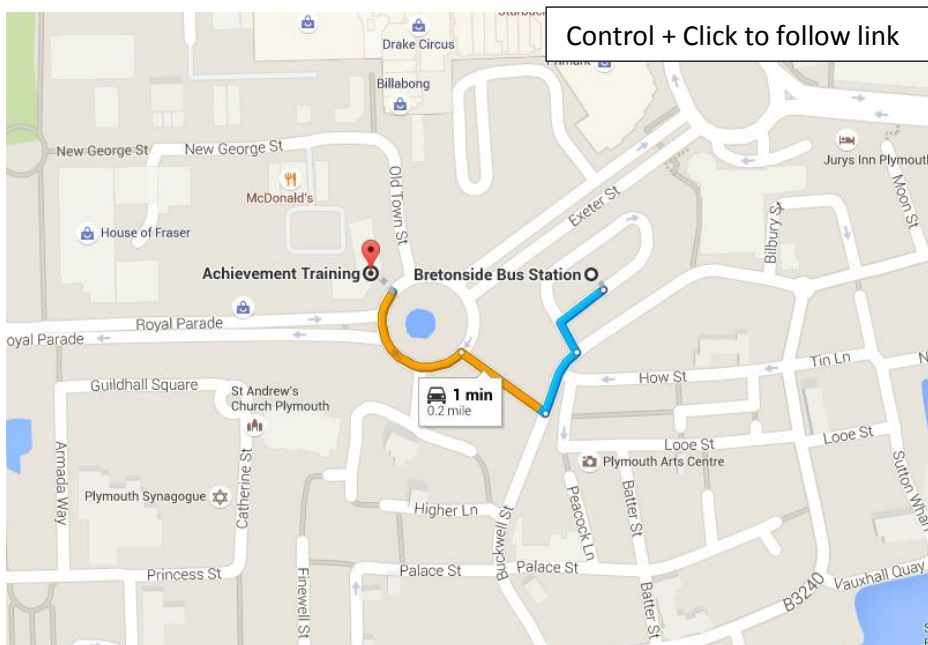

Directions from Bretonside Bus Station:

- Head South West towards Bretonside
- Turn right onto Bretonside
- Turn right onto Kinterbury St
- Enter St Andrews Cross roundabout
- **Destination will be on your left**